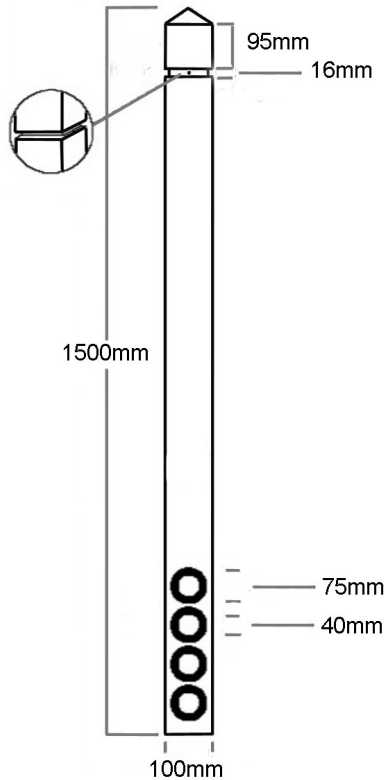

# 100mm REPLAS BOLLARD RECYCLED PLASTIC

The Replas recycled plastic 100mm square bollard provides a practical, low cost solution for any park or open space situation. It has a hollow section, comes with collar as part of the mould, with a pyramid shaped top. Holes at the base ensure secure fixing.

## WEIGHT

9.1 kg

## LENGTH OVERALL

1500mm

## DIMENSIONS

100 x 100mm square

100mm bollards with reflectors